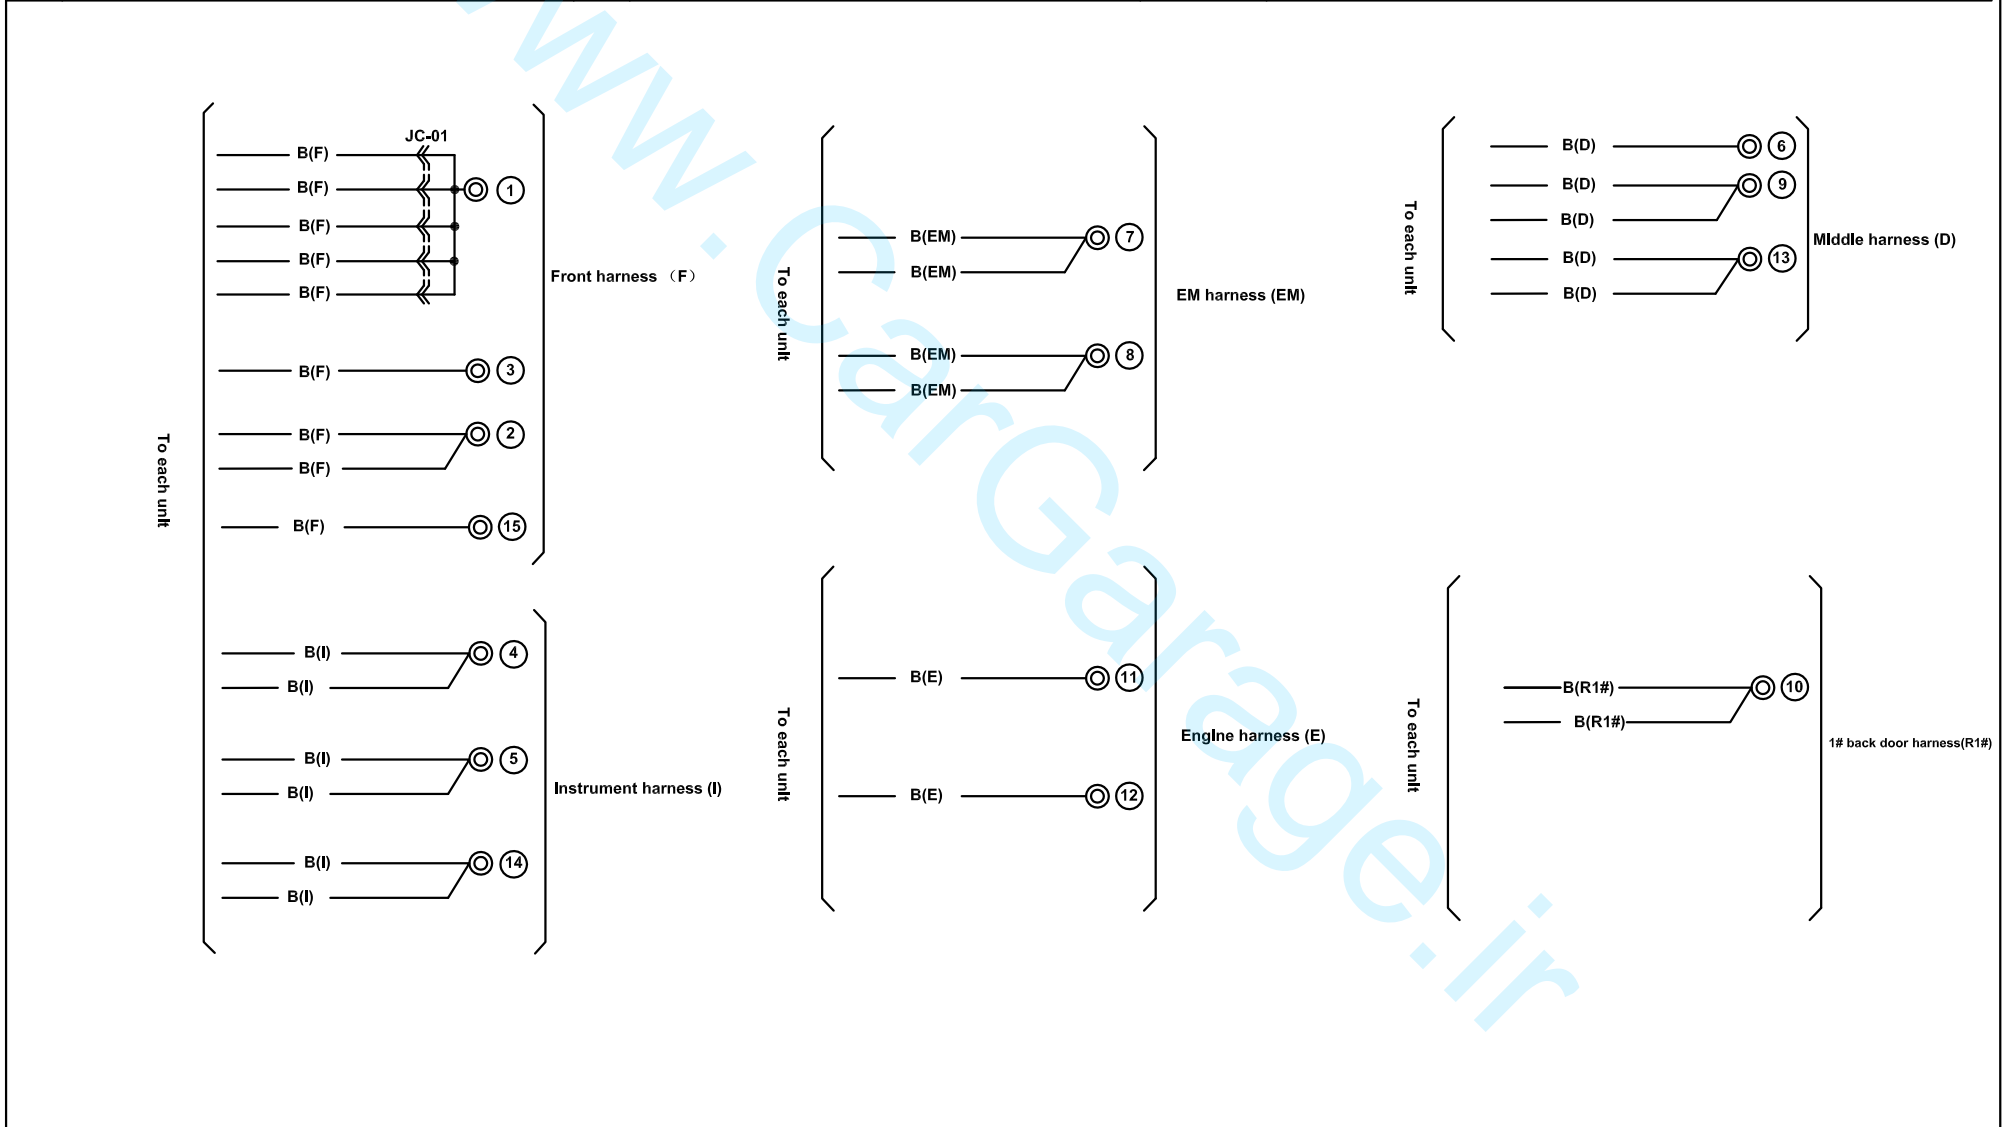

کد رنگ سیم ها

Color	Code	Color	Code
Black	B	Light Green	LG
Brown	BR	Orange	O
Dark blue	DL	Pink	P
Dark Green	DG	Red	R
Gray	GR	Sky Blue	SB
Green	G	Violet	V
Light blue	LB	White	W
Blue	L	Yellow	Y

## نماد

Name	Symbol	Name	Symbol
Front harness	F 	Grounding harness	EA
Engjne harness	E 	Interior harness	IN
EM harness	EM	Reversing radar harness	RA
Middle harness	D 	2# Back door harness	R2#
Rear harness	R 	1# Back door harness	R1#
Front left door harness	DR1		
Front right door harness	DR2		
Rear left door harness	DR3		
Rear right door harness	DR4		
Instrument harness	I		

U-01 Diagnosis link connector (DLC)-1 (EM)

Note: view from the harness terminal

U-02 Diagnosis link connector (DLC)-2(I)

Note: view from the harness terminal

Harness mark:  (F)  (E)  (D)  (R)