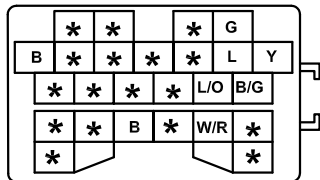

کد رنگ سیم ها

Color	Code	Color	Code
Black	B	Light Green	LG
Brown	BR	Orange	O
Dark blue	DL	Pink	P
Dark Green	DG	Red	R
Gray	GR	Sky Blue	SB
Green	G	Violet	V
Light blue	LB	White	W
Blue	L	Yellow	Y

## نماد

Name	Symbol	Name	Symbol
Front harness	F 	Grounding harness	EA
Engjne harness	E 	Interior harness	IN
EM harness	EM	Reversing radar harness	RA
Middle harness	D 	2# Back door harness	R2#
Rear harness	R 	1# Back door harness	R1#
Front left door harness	DR1		
Front right door harness	DR2		
Rear left door harness	DR3		
Rear right door harness	DR4		
Instrument harness	I		

U-01 Diagnosis link connector (DLC)-1 (EM)

Note: view from the harness terminal

U-02 Diagnosis link connector (DLC)-2(I)

Note: view from the harness terminal

Harness mark:  (F)  (E)  (D)  (R)